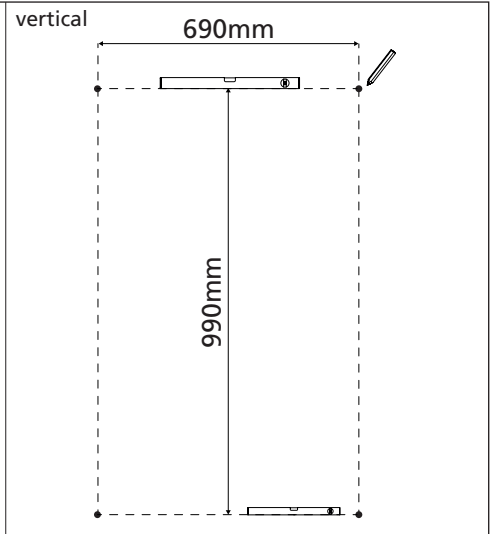

Matte Glassboards (RC)

90x120cm

1 horizontal

vertical

2

EN

Warning!
Inaccurate mounting can cause injury or damage to the product.

Disposal of the product must be done in accordance with local standards and regulations.