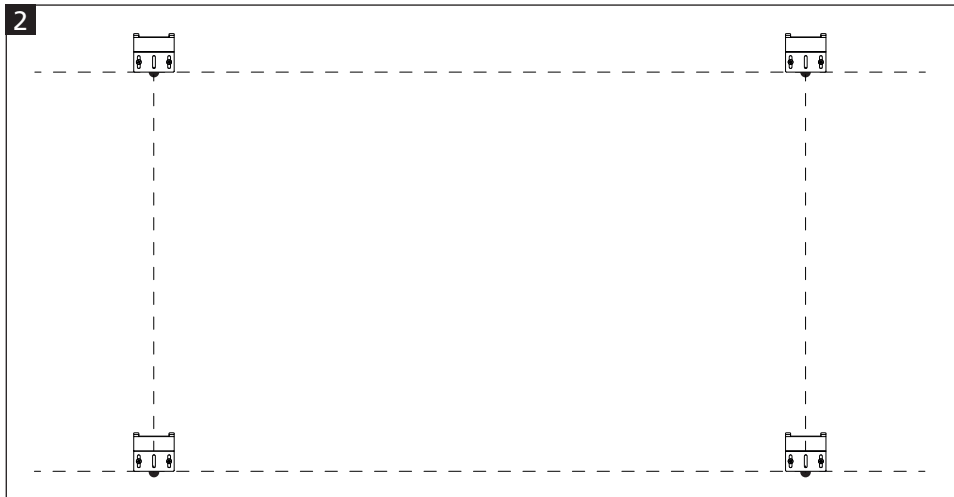

Matte Glassboards (RC)

90x120cm

1 horizontal

vertical

2

EN

Warning!
Inaccurate mounting can cause injury or damage to the product.

Disposal of the product must be done in accordance with local standards and regulations.