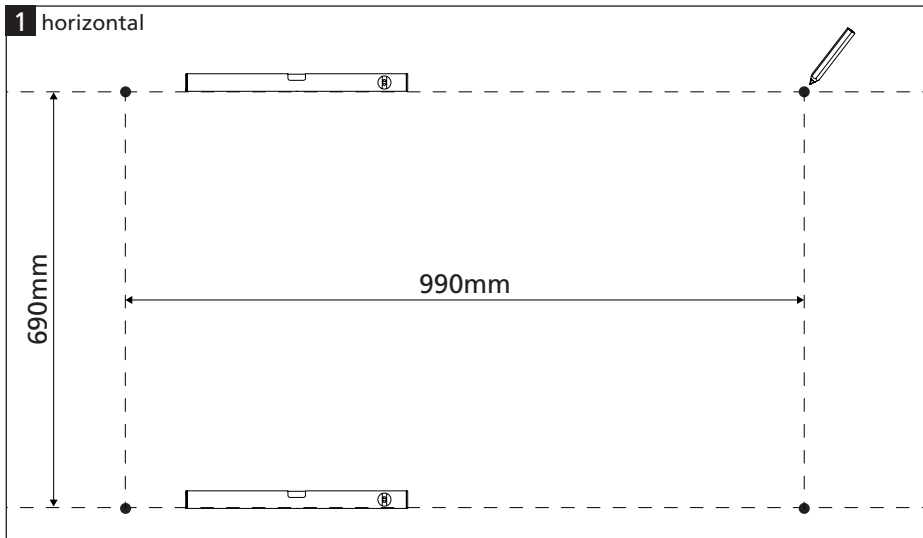

Matte Glassboards (RC)

90x120cm

1 horizontal

vertical

2

EN

Warning!
Inaccurate mounting can cause injury or damage to the product.

Disposal of the product must be done in accordance with local standards and regulations.