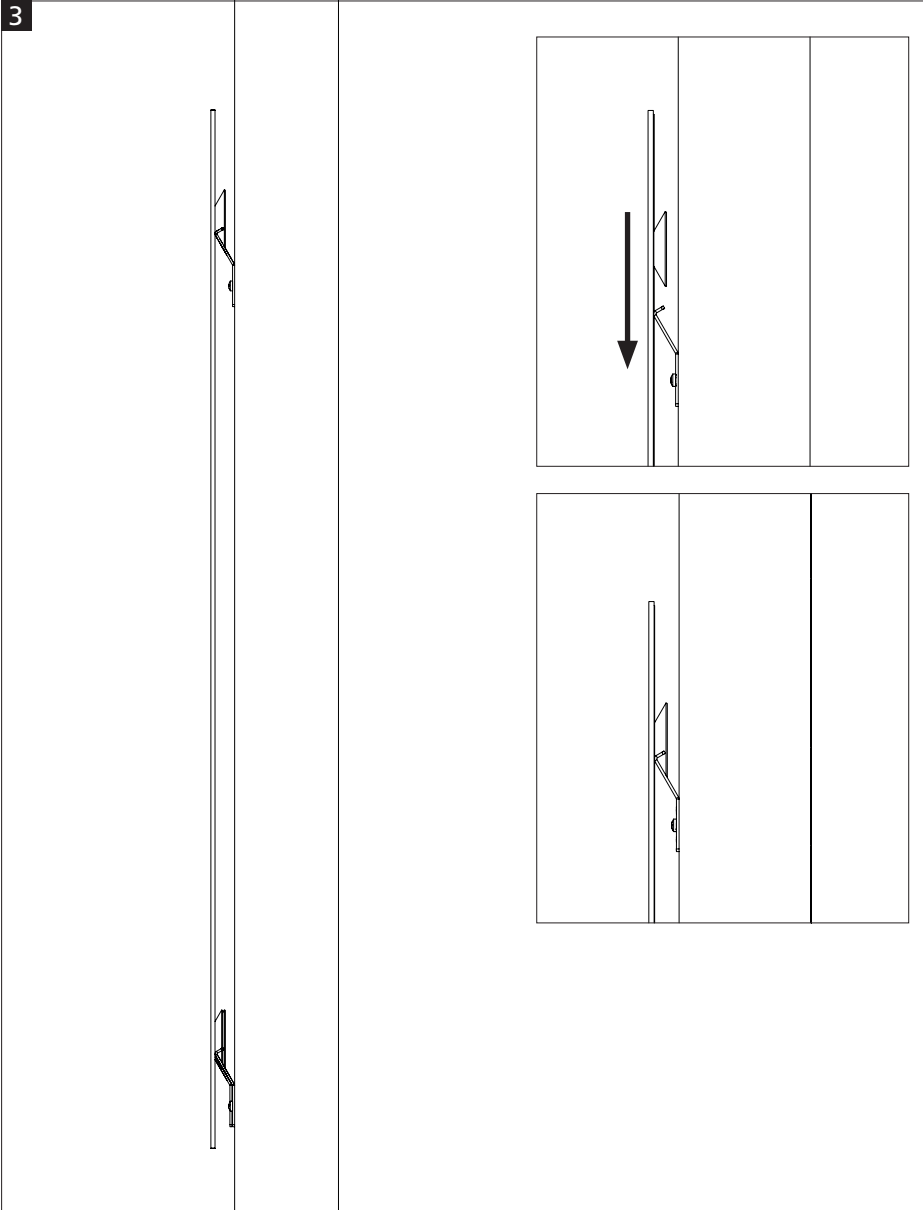

Matte Glassboards (RC)

90x120cm

1 horizontal

vertical

2

EN

Warning!
Inaccurate mounting can cause injury or damage to the product.

Disposal of the product must be done in accordance with local standards and regulations.